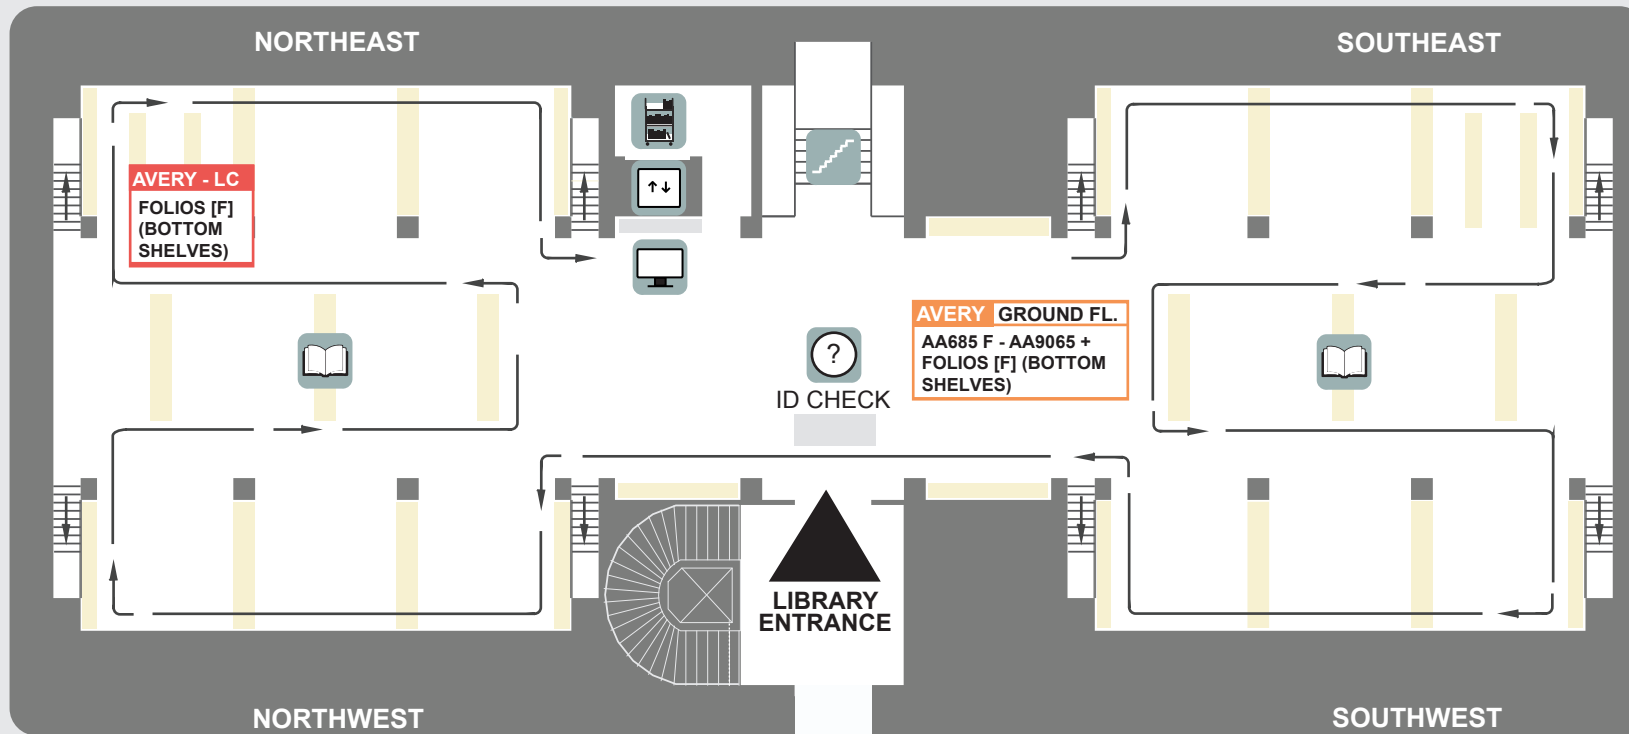

300-LEVEL

KEY:

-  In-Person Help
-  Computer Stations
-  Print Stations
-  Scanning Stations
-  Women's Restrooms
-  Stairs to the next level
-  Men's Restrooms
-  Elevators
-  Reading Area
-  By Appointment
-  Reshelfing Area
-  Water Fountain
-  Book Stacks
-  Study Carrels

CALL NUMBER LOCATION GUIDE

AVERY - LC	A - N6879 N6880 - N9999 NA - TR 650 TR 655 - Z Folios [F] Double Folios [FF]	200-level, section A 200-level, section B 200-level, section C 200-level, Rm. 221 300-level 200-level
AVERY	AA11 - AA9065 AA9066 - AZ Folios [F] Double Folios [FF] Triple Folios [FFF]	300-level 200-level, Rm. 221 300-level 200-level 200-level
FINE ARTS	N10 - N6490 M N6490 M - NK Quartos [Q] Folios [F]	200-level, Rm. 221 200-level 100-level 200-level
PERIODICALS	Current Bound	200-level, Rm. 222 100-level