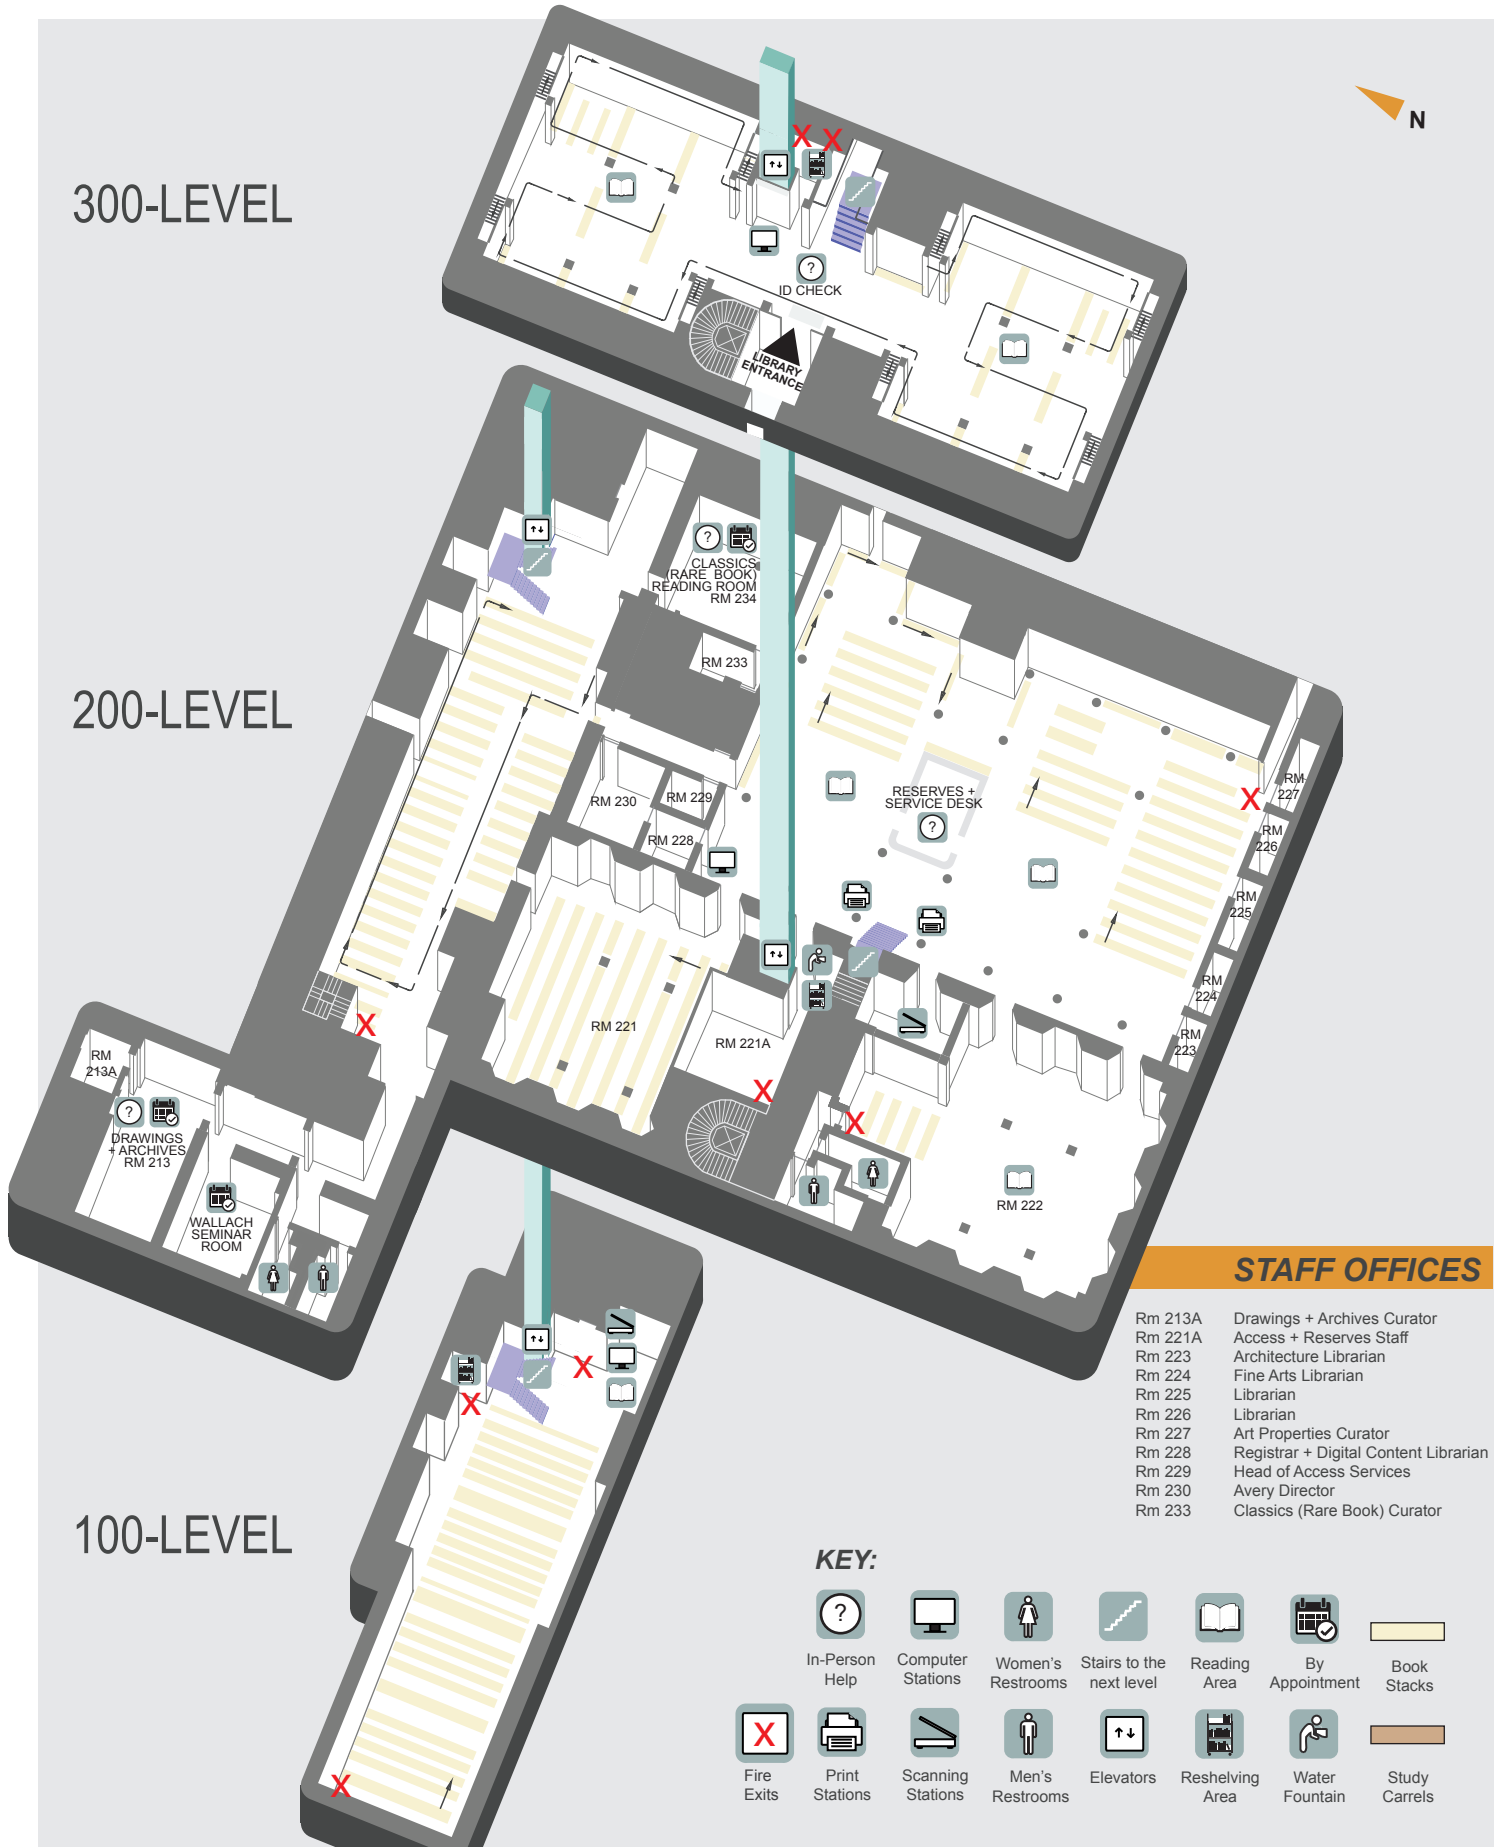

300-LEVEL

200-LEVEL

100-LEVEL

STAFF OFFICES

- Rm 213A Drawings + Archives Curator
- Rm 221A Access + Reserves Staff
- Rm 223 Architecture Librarian
- Rm 224 Fine Arts Librarian
- Rm 225 Librarian
- Rm 226 Librarian
- Rm 227 Art Properties Curator
- Rm 228 Registrar + Digital Content Librarian
- Rm 229 Head of Access Services
- Rm 230 Avery Director
- Rm 233 Classics (Rare Book) Curator

KEY:

- | | | | | | | |
|---|---|---|---|---|---|---|
|  |  |  |  |  |  |  |
| In-Person Help | Computer Stations | Women's Restrooms | Stairs to the next level | Reading Area | By Appointment | Book Stacks |
|  |  |  |  |  |  |  |
| Fire Exits | Print Stations | Men's Restrooms | Elevators | Reshelving Area | Water Fountain | Study Carrels |